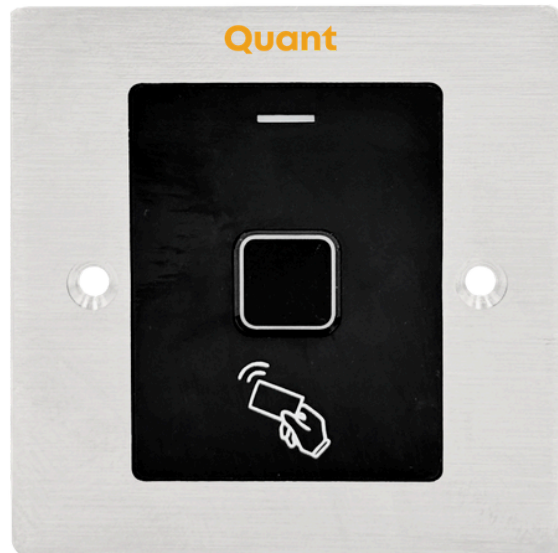

### Features

IP 66

Metal Case

Card

Fingerprint

### PRODUCT DESCRIPTION

The Q-A68 is an embedded metal access controller designed for secure and reliable entry management. With an IP66 waterproof rating, this controller is built to withstand harsh outdoor environments. It supports up to 1000 users, including 100 fingerprint users, 890 EM card users, and 10 visitor users. The device is equipped with Wiegand 26-bit and 34-bit output, offering compatibility with various access control systems.

### PRODUCT ADVANTAGES

- **Rugged Design:** Embedded metal construction with IP66 waterproof rating, ensuring durability and reliability in outdoor settings.
- **Versatile User Support:** Accommodates up to 1000 users with a mix of fingerprint, EM card, , and visitor access options, providing flexibility in user management.
- **Wide Compatibility:** Supports Wiegand 26-bit and 34-bit output, making it compatible with a wide range of access control systems.
- **Enhanced Security:** Offers both card and fingerprint access options, ensuring a high level of security for sensitive areas.